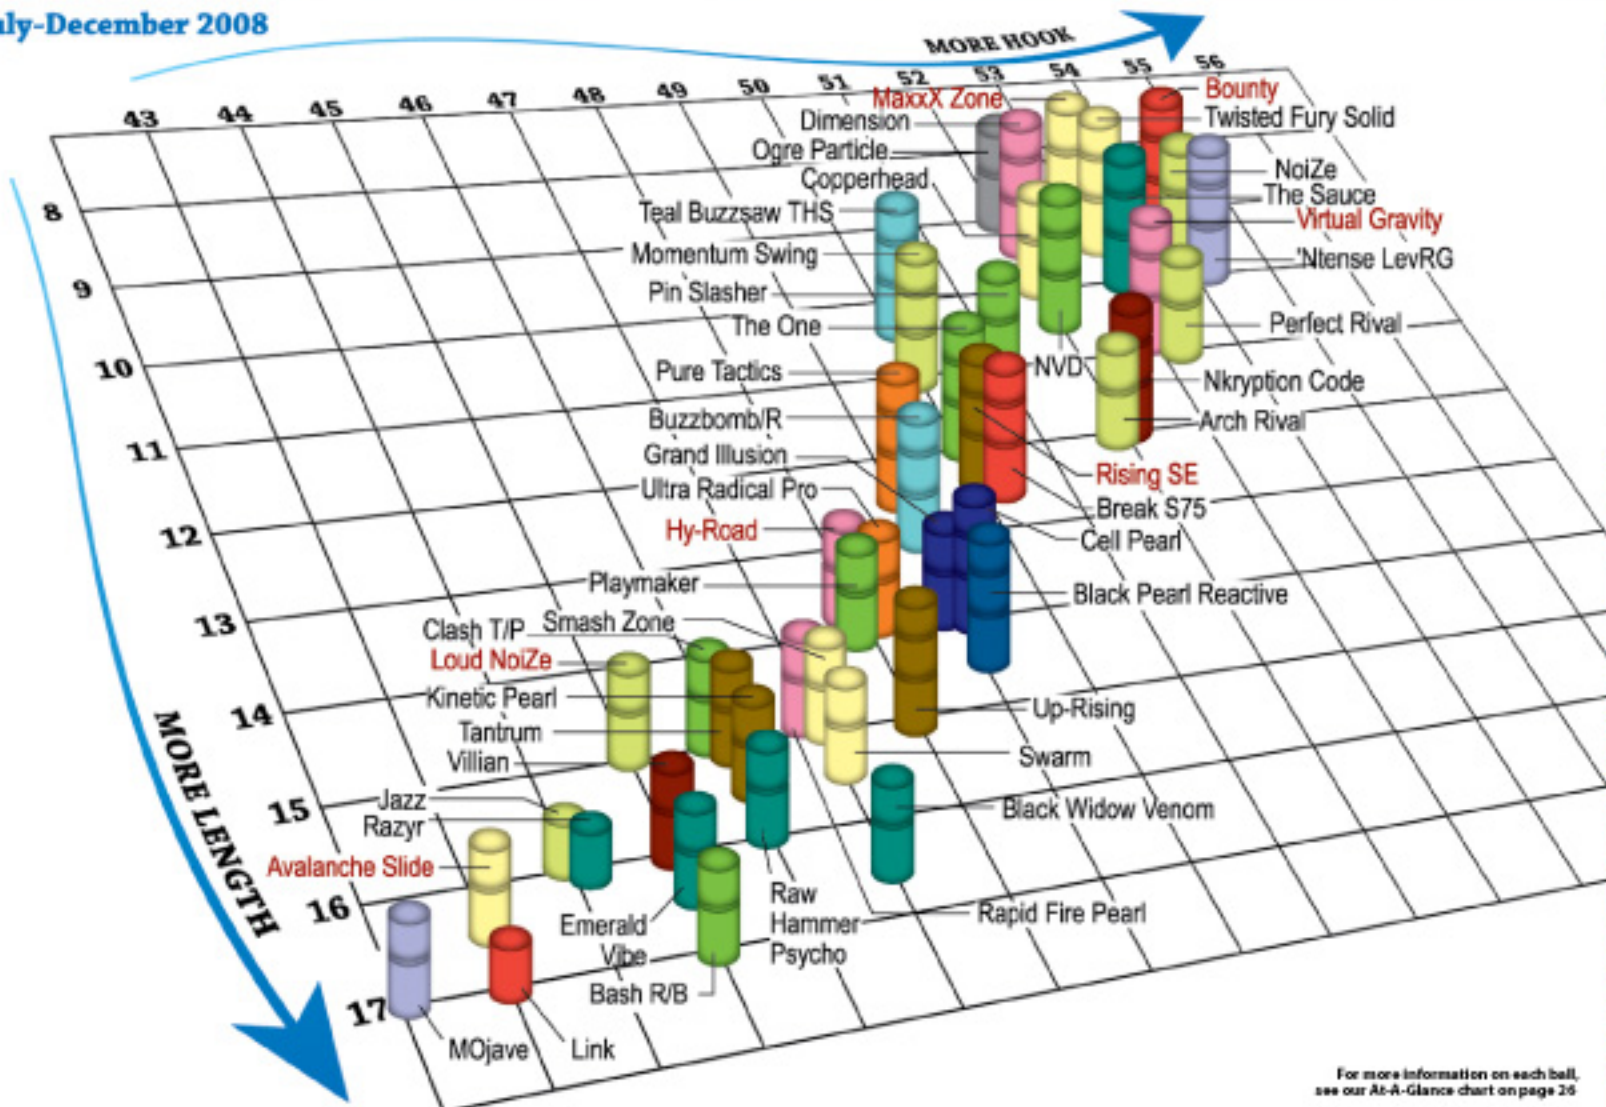

Bowling 3D BALL COMPARISONS

This Month

WWW.BOWLINGTHISMONTH.COM

July-December 2008

Legend

X-Axis= Hook* (horizontal)
Y-Axis= Length* (vertical)

Manufacturer:

- 900 Global
- AMF
- AZO
- Banger
- Brunswick
- Columbia 300
- Ebonite
- Elite
- Hammer
- Lane #1
- Lane Masters
- Legends
- MoRich
- Roto Grip
- Storm
- Track
- Visionary

Height of Column= Price Range

Names in red are new this month

*based on BTM Ball Reviews

For more information on each ball, see our At-A-Glance chart on page 26